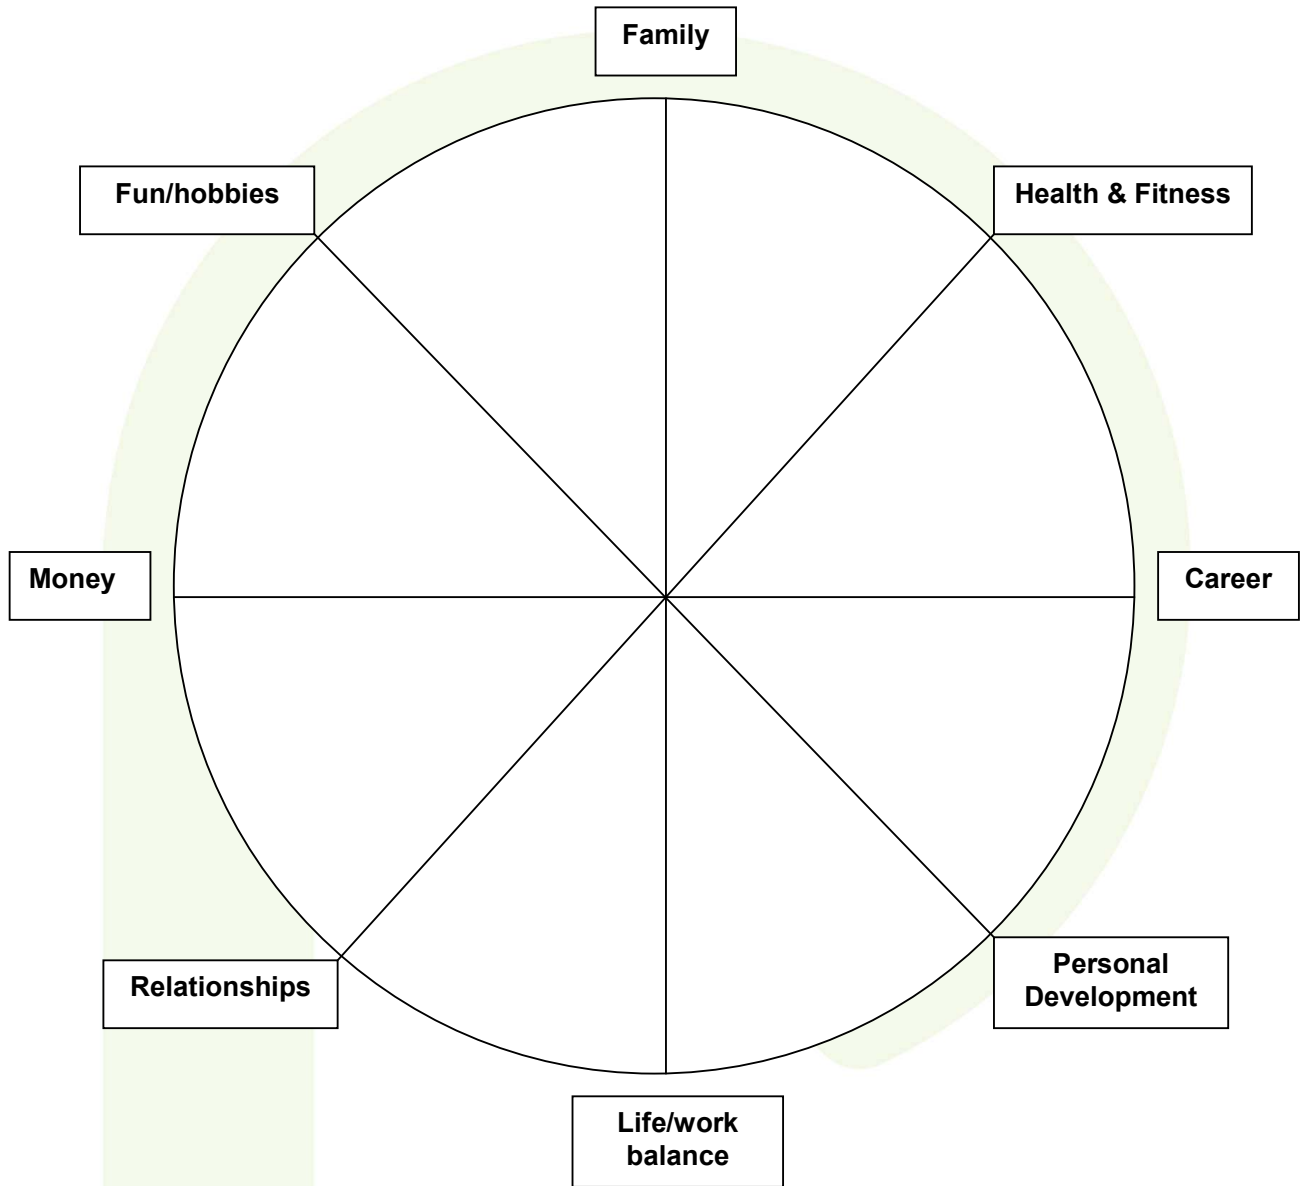

WHEEL OF LIFE

Plot on the wheel where you are in your life with a rating of 1 - 10. The centre of the wheel represents 0 (no satisfaction) and the outer rim represents 10 (complete satisfaction).